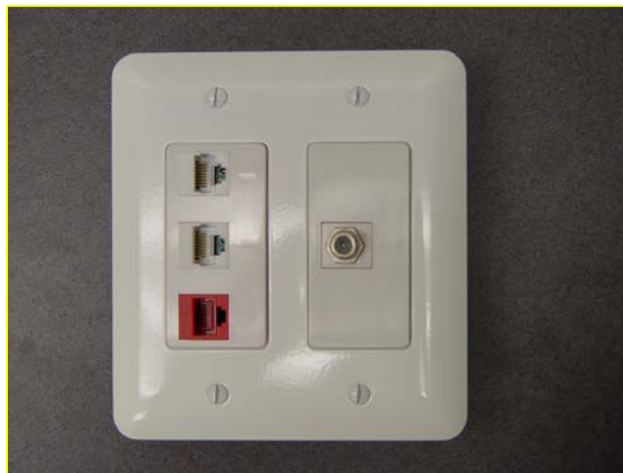

Home Office Outlet

Option # 95025

“Home Office” Workstations are designed for use by professionals, entrepreneurs, students or anyone who wants to connect with the outside world. The Home Office outlet configuration provides connectivity for all common components found at the work place including jacks for telephone, fax machine, modem and cable TV. Installed in a “Home Run” configuration, the outlet includes three CAT-5 cables and 1 Dual RG-6 Quad cable. These high performance cables increase performance while reducing cross talk and static. Homeowner’s should consider this option for rooms such as home offices, children’s bedrooms or any room where they plan to use a desktop computer or a laptop computer.

Homenet Workstations include:

- ❖ 3 “Home Run” category 5 twisted pair wire
  - 1 Jack for Dedicated Voice Line (will support 2-line telephone)
  - 1 Jack for Dedicated Fax Line
  - 1 Jack For Dedicated Computer Modem Line (Red RJ45)
- ❖ 1 “Home Run” Dual RG-6 coaxial cable
  - This wire is high-bandwidth cable designed to handle digital transmissions
  - RG-6 coaxial cable can be used for any of the following:
    - Cable TV
    - Digital Satellite System
    - Local Broadcast channels via an attic mounted antenna
    - HDTV (High-Definition Television)
    - Cable modem for access to the internet