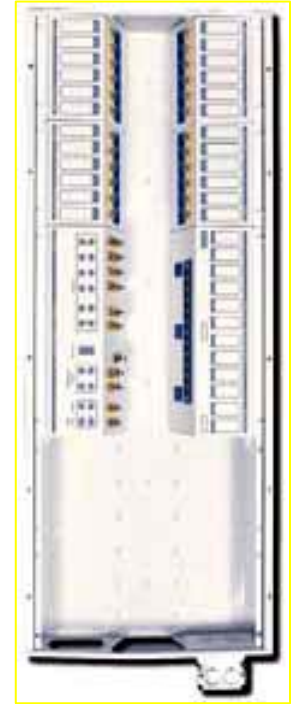

DELUXE STRUCTURED WIRING PACKAGE WITH NETWORKING UPGRADE TO BASE HOUSE PACKAGE

Option # 95005

PROVIDES AN INFRASTRUCTURE TO SUPPORT:

- ADDITIONAL TELEPHONE OUTLETS
- ADDITIONAL MULTIMEDIA OUTLETS (CATV or Satellite)
- BROADBAND MODEM CONNECTION

THIS UPGRADE PACKAGE INCLUDES THE FOLLOWING:

- DELUXE NETWORK INTERFACE PANEL, 48-INCH
  - **AMPLIFIED** CABLE TV DISTRIBUTION
  - TELEPHONE DISTRIBUTION W/ RJ45 PATCH CONNECTORS
  - PATCH MODULES FOR TELEPHONE & MULTIMEDIA OUTLETS
  - BUILT-IN 110V POWER OUTLET (by electrician)
- **9 TOTAL** -TELEPHONE OUTLETS
  - UPON MOVE IN, OUTLETS WILL BE CONFIGURED FOR 2 LINES.
  - **NOTE: TWO-LINE SERVICE MUST BE ORDERED FROM THE PHONE COMPANY.**
- **9 TOTAL** - MULTIMEDIA OUTLETS (1 PHONE & DUAL RG-6 TV)
  - BROAD BAND CABLE BOXES & SATELLITE BOXES REQUIRE CATV OUTLETS AND PHONE OUTLETS FOR PICTURE & MODEM DOWN LOAD PURPOSES. SATELLITE PROVIDERS WILL NOT ACTIVATE DECODERS UNTIL DIAL TONE IS DETECTED.
- **FOUR (4)** BROADBAND COMPUTER NETWORK OUTLETS WITH HUB
  - THIS WILL PROVIDE INTERNET SERVICE TO **FOUR** COMPUTERS.
  - FOR IDENTIFICATION PURPOSES, THE WALL PLATE WILL BE TERMINATED WITH A RED RJ-45 INSERT.

Please note:

The following can be added to this structured wiring package:

- **95025 Home Office Outlet (7 ea.)**
  - or
- **995020 Multi-Media outlets (7 additional)**
  - &
- **995010 Phone outlets (7 additional)**
- **95030 Computer network with Hub**
- **98505 Attic pre-wire & Conduit Package**
- **96015, 97515 Any Distributed Music Package**
- **98810 Video Camera System**
- **All Plasma or any Home Theater Option**