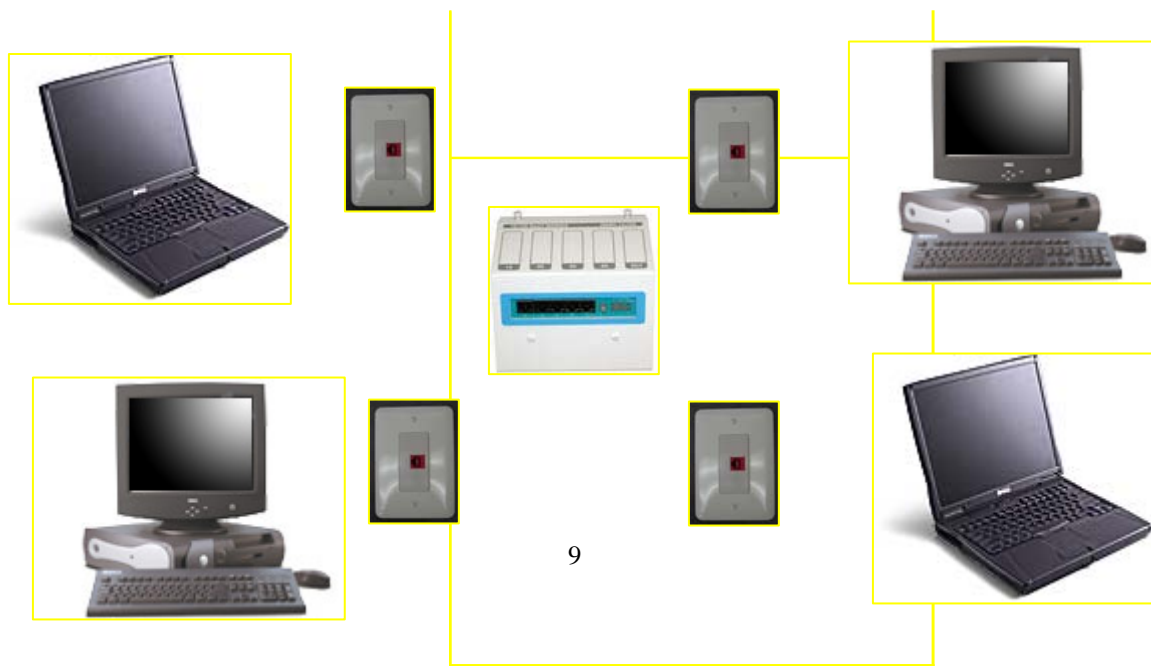

Computer Network (4-locations)

Option # 95030

Description:

This is a **4-station** computer network which provides multiple users the ability to share computer resources. One advantage of this option is the elimination of a need to buy multiple printers, Internet accounts, and phone lines for modem access. Users on the network are able to share files with computers located in different rooms of the house eliminating the need to copy files onto floppy disks to use the same file on another computer. With this network system, simply log on to the appropriate computer and retrieve the files. This Computer Network option is wired with Category-5 wire which is designed for high-speed data transfer.

The Network package includes:

- ❖ 1 Ethernet Hub - 10/100 Base-T LAN, 4 port
- ❖ 4 Each Computer Network outlets with RG45 “Home Run” to network interface panel with CAT 5 wire. (Red RJ-45)

*Computers and Software not included

❖ Networking allows:

- Multiple users to access a single printer
  - Saves the homeowner the cost of buying separate printers for all computers
  - Homeowner does not need a separate phone line for each computer.
- File sharing
  - Users can access files from another computer, located in a different room, simply by logging on to that computer
  - No longer will users have to copy files to a floppy disk to use them on another computer.

*Computers, Software and system configuration are not included