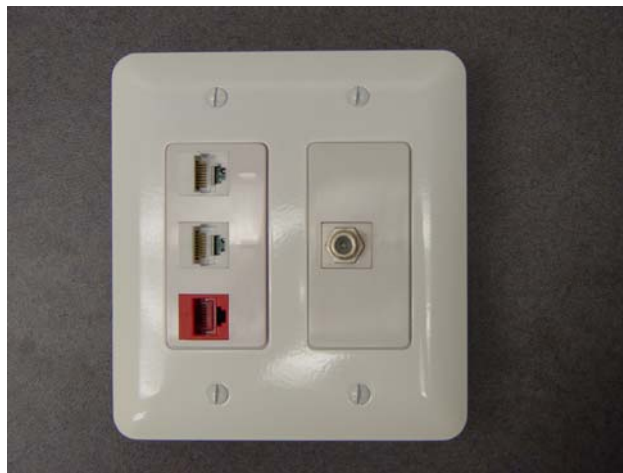

Home Office Outlet

Option # 95025

“Home Office” Workstations are designed for use by professionals, entrepreneurs, students or anyone who wants to connect with the outside world. The Home Office outlet configuration provides connectivity for all common components found at the work place including jacks for telephone, fax machine, modem and cable TV. Installed in a “Home Run” configuration, the outlet includes three CAT-5 cables and 1 Dual RG-6 Quad cable. These high performance cables increase performance while reducing cross talk and static. Homeowner’s should consider this option for rooms such as home offices, children’s bedrooms or any room where they plan to use a desktop computer or a laptop computer.

Homenet Workstations include:

- ❖ **3 “Home Run” category 5 twisted pair wire**
  - 1 Jack for Dedicated Voice Line (will support 2-line telephone)
  - 1 Jack for Dedicated Fax Line
  - 1 Jack For Dedicated Computer Modem Line (Red RJ45)
- ❖ **1 “Home Run” Dual RG-6 coaxial cable**
  - This wire is high-bandwidth cable designed to handle digital transmissions
  - RG-6 coaxial cable can be used for any of the following:
    - Cable TV
    - Digital Satellite System
    - Local Broadcast channels via an attic mounted antenna
    - HDTV (High-Definition Television)
    - Cable modem for access to the internet