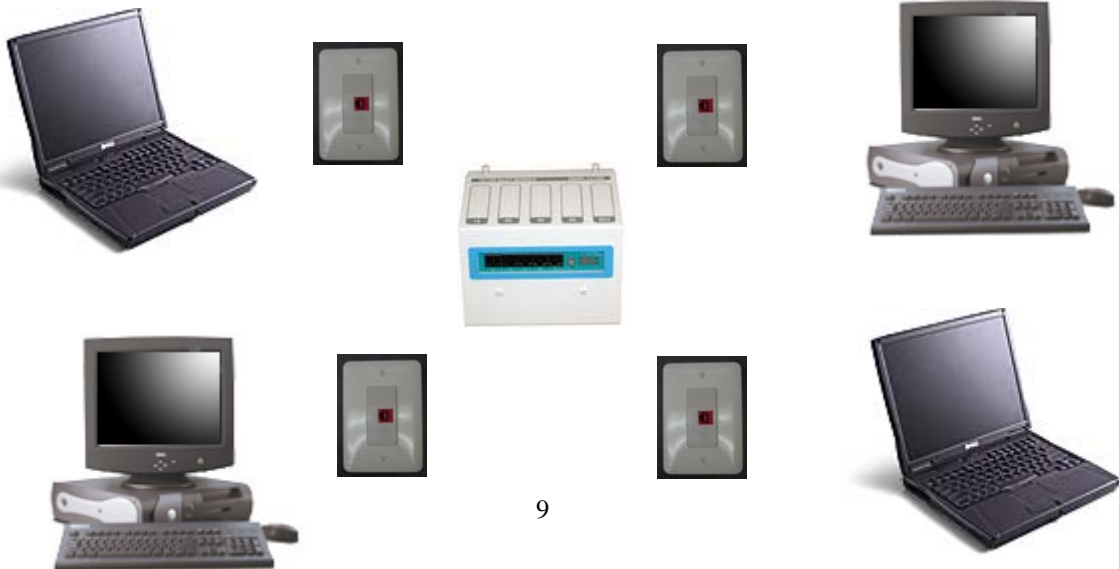

Computer Network (4-locations)

Option # 95030

Description:

This is a **4-station** computer network which provides multiple users the ability to share computer resources. One advantage of this option is the elimination of a need to buy multiple printers, Internet accounts, and phone lines for modem access. Users on the network are able to share files with computers located in different rooms of the house eliminating the need to copy files onto floppy disks to use the same file on another computer. With this network system, simply log on to the appropriate computer and retrieve the files. This Computer Network option is wired with Category-5 wire which is designed for high-speed data transfer.

The Network package includes:

- ❖ **1 Ethernet Hub - 10/100 Base-T LAN, 4 port**
- ❖ **4 Each Computer Network outlets with RG45 “Home Run” to network interface panel with CAT 5 wire. (Red RJ-45)**

*Computers and Software not included

❖ **Networking allows:**

- Multiple users to access a single printer
  - Saves the homeowner the cost of buying separate printers for all computers
  - Homeowner does not need a separate phone line for each computer.
- File sharing
  - Users can access files from another computer, located in a different room, simply by logging on to that computer
  - No longer will users have to copy files to a floppy disk to use them on another computer.

*Computers, Software and system configuration are not included